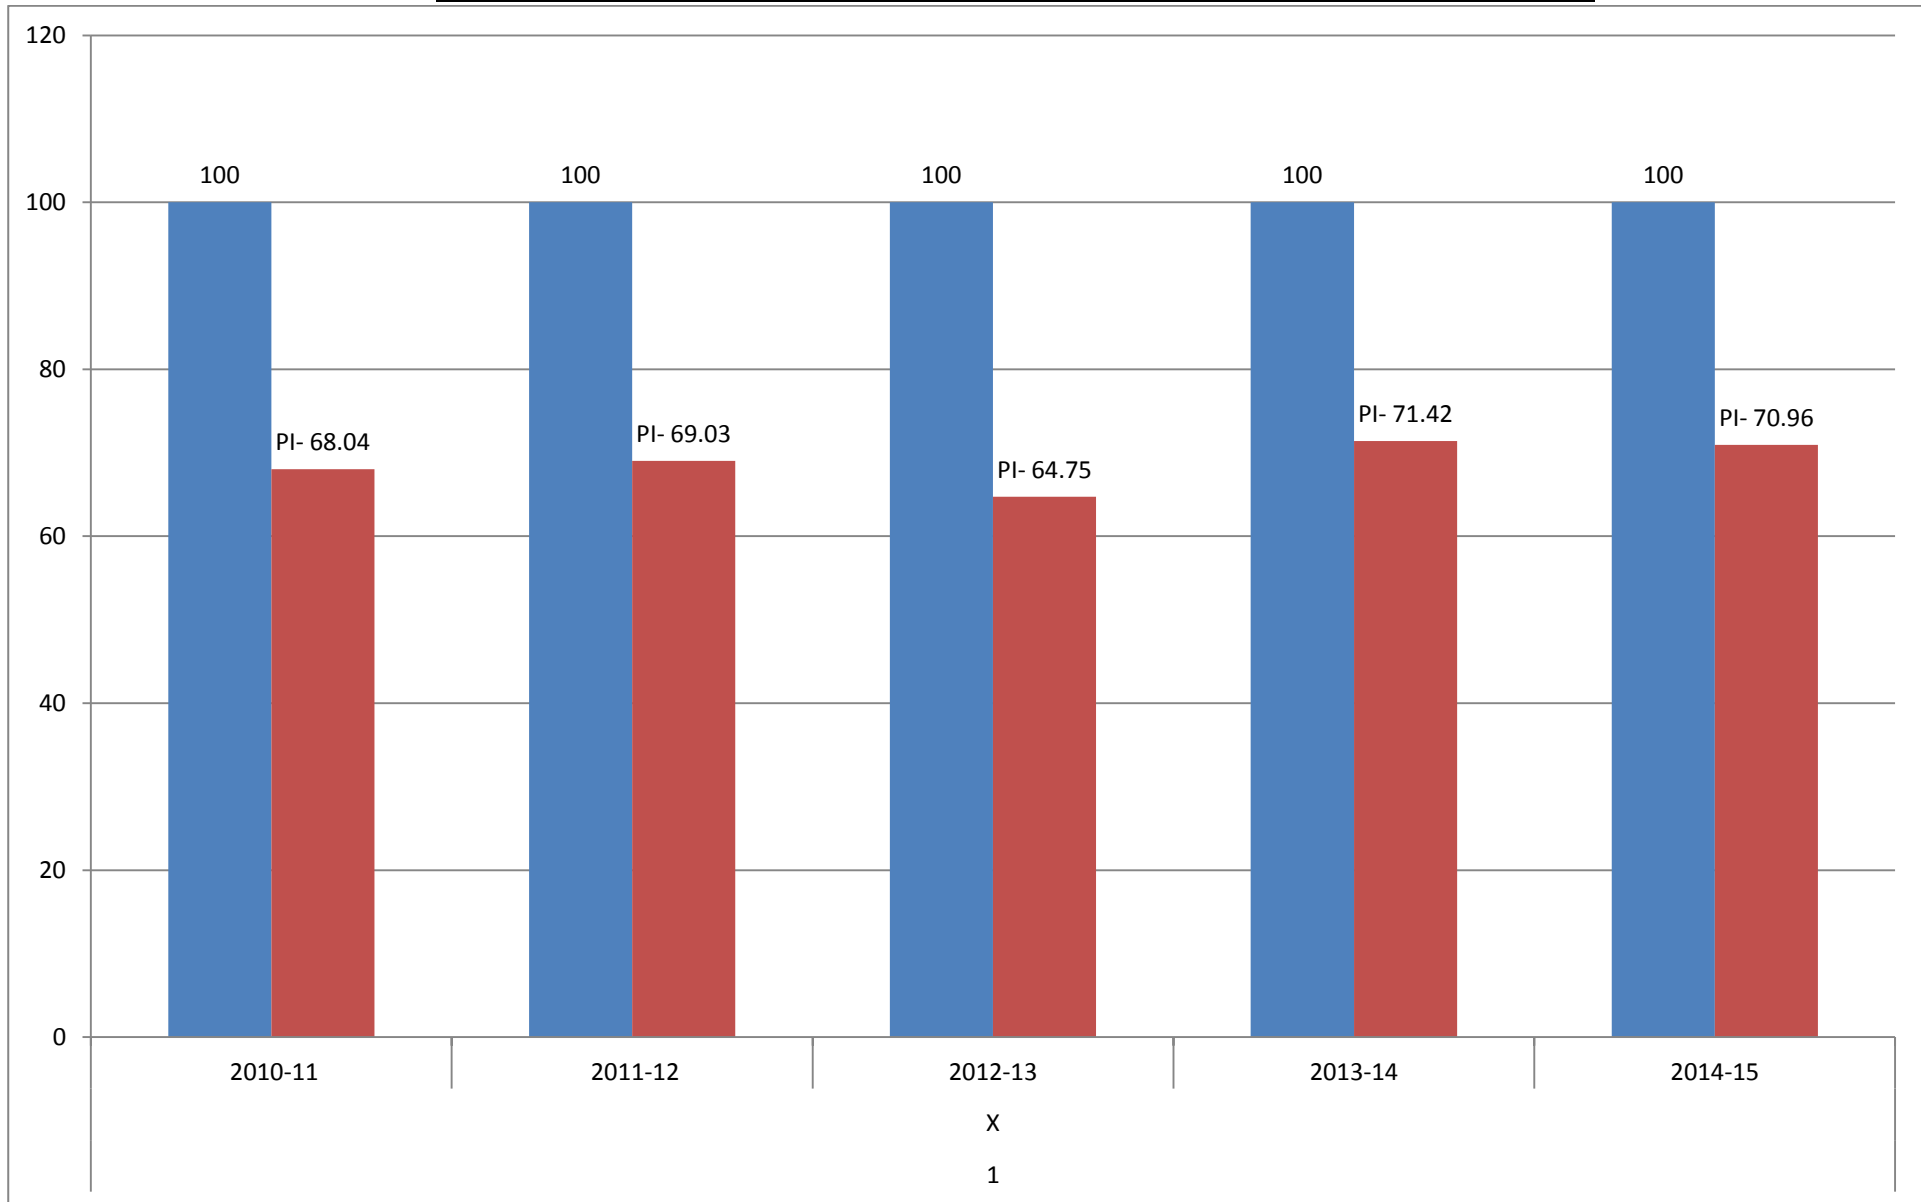

KENDRIYA VIDYALAYA TURA, MEGHALAYA

RESULT OF AISSE EXAMINATION DURING THE LAST 5 YEARS

KENDRIYA VIDYALAYA TURA, MEGHALAYA

RESULT OF AISSE EXAMINATION DURING THE LAST 5 YEARS